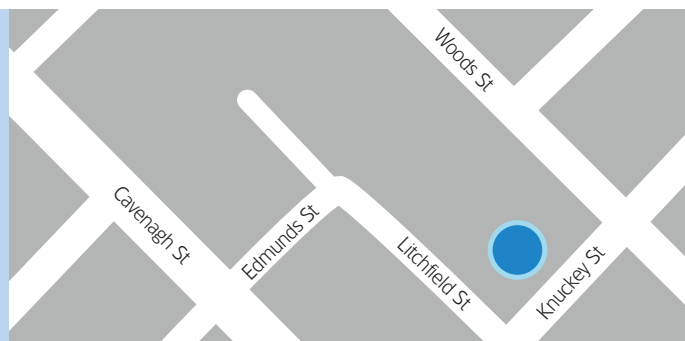

Audio Visual Facilities

Latest audio visual equipment.

Room	Theatre	Classroom	U-Shape	Boardroom	Cocktail	Banquet
Veda	80	35	30	25	80	60
Kali	50	20	24	22	50	40
Veda + Kali	150	55	54	47	150	100